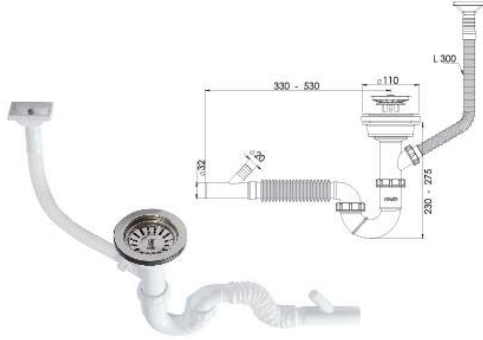

**Sanitary
Ware**

TURKEY

LAVABO ve EVYE SIFONLARI / WASHBASIN AND SINK SIPHONS

Çöpmak Kafa Tek Gözlü Evye Sifonları
3½ Drain Siphons For Single Bowl Sinks