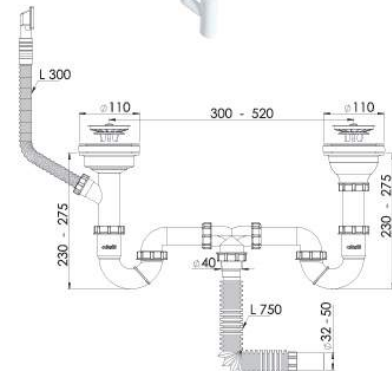

Ürün Kodu / Code _____ **1513**

'S' Çiftli Çöpmak Sifonu Taşmalı (Yan-Derin)

'S' shape Siphon with double big head with double pipe ,flexible pipe, flow and W.M.connection - ø 32-50 (horizontal -deep)

110 mm 304 Kalite Paslanmaz Derin Süzgeç, 1/4"65 mm Inox Vida,
1½ -Boğaz Bağlantı Somunu, Ø32 mm Tahliye, Taşmalı Yan.

110 mm 304 Grade Inox Big Deep Trap, 1/4"65 mm Inox Screw,
1½ - Throat Connection Nut, Ø32 mm Bleeder, Side Overflowing Gauge.

Koli İçi Adet Pieces In Box	Koli Ölçüsü Package Size	Koli Ağırlık Box Weight	Birim Fiyat Unit Price
15 Adet / Pcs	430 x 600 x 410 mm	12 Kg