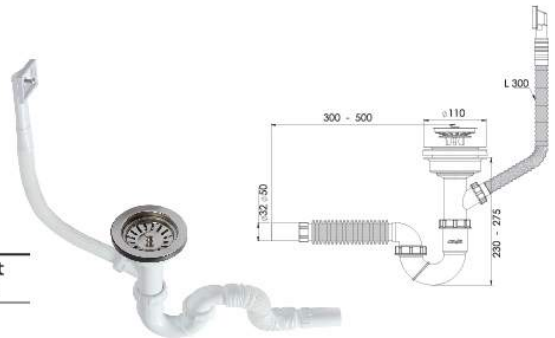

Koli İçi Adet Pieces In Box	Koli Ölçüsü Package Size	Koli Ağırlık Box Weight	Birim Fiyat Unit Price
25 Adet / Pcs	430 x 600 x 410 mm	12 Kg