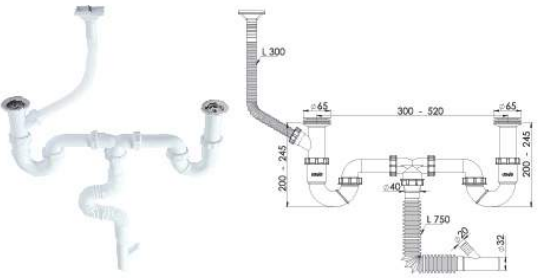

Koli İçi Adet Pieces In Box	Koli Ölçüsü Package Size	Koli Ağırlık Box Weight	Birim Fiyat Unit Price
20 Adet / Pcs	430 x 600 x 410 mm	12 Kg	

Ürün Kodu / Code _____ **1323**

'S' li Çift Gözlü Taşmalı Körüklü Çam. Çık. Sifon (yan)

'S' shape Siphon with double head, flexible pipe ,flow and W.M.Connection 1 1/2 - ø32-40 (horizontal)

65 mm 304 Kalite Pas. Süzgeç, 1/4"65 mm Inox Vida,
1 ½ - Boğaz Bağlantı Somunu,Çam.Çık.Yan.

65 mm 304 Grade Inox Trap, 1/4"65 mm Inox Screw,
1 ½ - Throat Connection Nut, Machine Connection, Horizontal.