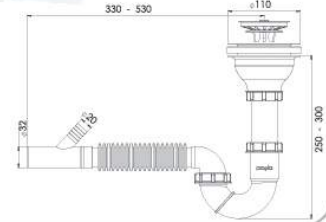

Koli İçi Adet Pieces In Box	Koli Ölçüsü Package Size	Koli Ağırlık Box Weight	Birim Fiyat Unit Price
40 Adet / Pcs	430 x 600 x 410 mm	12 Kg