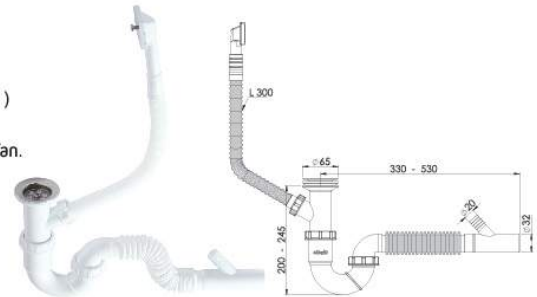

'S' shape Siphon with flow ,flexible pipe and W.M.connection 1 1/2 - Ø 32-40 (horizontal)

65 mm 304 Kalite Pas. Süzgeç, 1/4"65 mm Inox Vida, 1 ½ - Boğaz Bağlantı Somunu,Çam.Çık.Yan.

65 mm 304 Grade Inox Trap, 1/4"65 mm Inox Screw, 1 ½ - Throat Connection Nut,
Machine Connection, Horizontal.