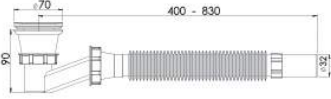

Ürün Kodu / Code _____ **2100**

Pipo Körüklü Duş Trobleni Ø32 / Pipe shape shower siphon with flexible pipe - ø 32

70 mm 304 Kalite Paslanmaz Süzgeç, 1/4"45 mm İnox Vida, 1½ -Boğaz Bağlantı Somunu, Ø32 mm Tahliye.

70 mm 304 Grade Inox Trap, 1/4"45 mm Inox Screw, 1½ -Throat Connection Nut, Ø32 mm Bleeder.

Koli İçi Adet Pieces In Box	Koli Ölçüsü Package Size	Koli Ağırlık Box Weight	Birim Fiyat Unit Price
60 Adet / Pcs	430 x 600 x 410 mm	12 Kg	

Ürün Kodu / Code _____ **2101**

Pipo Körüklü Duş Trobleni Ø50 / Pipe shape shower siphon with flexible pipe - ø 50

70 mm 304 Kalite Paslanmaz Süzgeç, 1/4"45 mm İnox Vida, 1½ -Boğaz Bağlantı Somunu, Ø50 mm Tahliye.

70 mm 304 Grade Inox Trap, 1/4"45 mm Inox Screw, 1½ -Throat Connection Nut, Ø50 mm Bleeder.