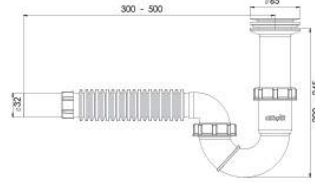

**Sanitary
Ware**

TURKEY

LAVABO ve EVYE SIFONLARI / WASHBASIN AND SINK SIPHONS

S - Sifonlar / S - Siphons

Ürün Kodu / Code _____ **1312**

'S'li Körüklü Sifon Ø32 - 'S' shape Siphon with flexible pipe 1 1/2 - ø 32

65 mm 304 Kalite Pas.Süzgeç, 1/4"65 mm Inox Vida, 1 1/2 -Boğaz Bağlantı Somunu
Ø32 mm Tahliye.

65 mm 304 Grade Inox Trap, 1/4"65 mm Inox Screw, 1 1/2 -Throat Connection Nut,
Ø32 mm Bleeder.

Koli İçi Adet Pieces In Box	Koli Ölçüsü Package Size	Koli Ağırlık Box Weight	Birim Fiyat Unit Price
60 Adet / Pcs	430 x 600 x 410 mm	12 Kg	

Ürün Kodu / Code _____ **1313**

'S'li Körüklü Sifon Ø50 - 'S' shape Siphon with flexible pipe 1 1/2 - ø 50

65 mm 304 Kalite Pas. Süzgeç, 1/4"65 mm Inox Vida, 1 1/2 - Boğaz Bağlantı Somunu,
Ø50 mm Tahliye.

65 mm 304 Grade Inox Trap, 1/4"65 mm Inox Screw, 1 1/2 - Throat Connection Nut,
Ø50 mm Bleeder.