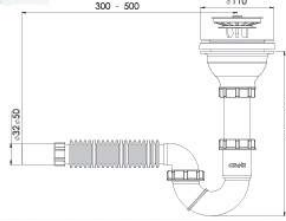

**Sanitary
Ware**

TURKEY

LAVABO ve EVYE SIFONLARI / WASHBASIN AND SINK SIPHONS

Çöpçak Kafa Tek Gözlü Evye Sifonları
3 1/2 Drain Siphons For Single Bowl Sinks

Ürün Kodu / Code _____ **1500**

'S' Tekli Çöpçak Sifonu (Ø32-50) (Derin)

'S' shape Siphon with one big head, flexible pipe 1 1/2 - Ø 32-50 (horizontal-deep)

110 mm 304 Kalite Pas. Derin Süzgeç, 1/4"65 mm Inox Vida,
1 1/2 - Boğaz Bağlantı Somunu, Ø32 mm Tahliye.

110 mm 304 Grade Inox Big Deep Trap, 1/4"65 mm Inox Screw,
1 1/2 - Throat Connection Nut, Ø32 mm Bleeder.

Koli İçi Adet Pieces In Box	Koli Ölçüsü Package Size	Koli Ağırlık Box Weight	Birim Fiyat Unit Price
40 Adet / Pcs	430 x 600 x 410 mm	12 Kg	

Ürün Kodu / Code _____ **1501**

'S' Tekli Çöpçak Çam.Çık.Sifon (Ø32-50) Derin

'S' shape Siphon with one big head, flexible pipe and W.M.Connection
1 1/2 - Ø 32-50 (horizontal-deep)

110 mm 304 Kalite Pas. Derin Süzgeç, 1/4"65 mm Inox Vida,
1 1/2 - Boğaz Bağlantı Somunu, Çam. Çık.

110 mm 304 Grade Inox Big Deep Trap, 1/4"65 mm Inox Screw,
1 1/2 - Throat Connection Nut, Machine Connection.