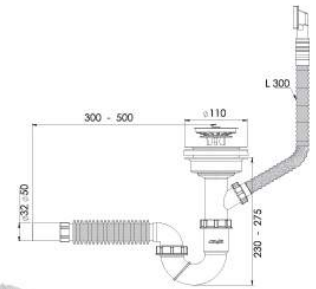

Koli İçi Adet Pieces In Box	Koli Ölçüsü Package Size	Koli Ağırlık Box Weight	Birim Fiyat Unit Price
25 Adet / Pcs	430 x 600 x 410 mm	12 Kg