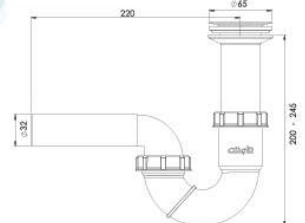

Koli İçi Adet Pieces In Box	Koli Ölçüsü Package Size	Koli Ağırlık Box Weight	Birim Fiyat Unit Price
60 Adet / Pcs	430 x 600 x 410 mm	12 Kg