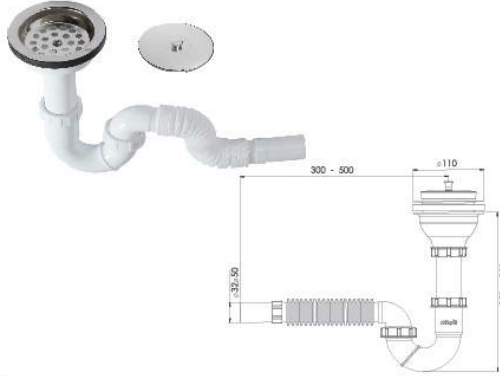

**Sanitary
Ware**

TURKEY

LAVABO ve EVYE SIFONLARI / WASHBASIN AND SINK SIPHONS

Çöpmak Kafa Tek Gözlü Evye Sifonları
3/4 Drain Siphons For Single Bowl Sinks

Ürün Kodu / Code _____ **1400**

'S' Tekli Çöpmak Sifonu (Ø32-50) (sığ)

'S' shape Siphon with big head, flexible pipe , and stopper 1 1/2 - Ø 32-40 (shallow)

110 mm 304 Kalite Pas. Siğ Süzgeç, 1/4"65 mm Inox Vida,
1½ - Boğaz Bağlantı Somunu, Ø32 mm Tahliye.

110 mm 304 Grade Inox Small Shallow Trap, 1/4"65 mm Inox Screw,
1 ½ - Throat Connection Nut, Ø32 mm Bleeder.

Koli İçi Adet Pieces In Box	Koli Ölçüsü Package Size	Koli Ağırlık Box Weight	Birim Fiyat Unit Price
40 Adet / Pcs	430 x 600 x 410 mm	12 Kg	

Ürün Kodu / Code _____ **1401**

'S' Tekli Çöpmak Çamaşır Çıkışlı Sifon (Ø32-50) (sığ)
'S' shape Siphon with big head, flexible pipe , stopper and W.M.
connector 1 1/2 - Ø 32-40 (shallow)

110 mm 304 Kalite Pas. Siğ Süzgeç, 1/4"65 mm Inox Vida,
1½ - Boğaz Bağlantı Somunu, Çam.Çık.

110 mm 304 Grade Inox Small Shallow Trap, 1/4"65 mm Inox Screw,
1 ½ - Throat Connection Nut, Machine Connection.