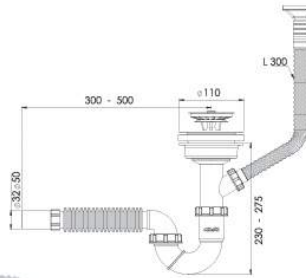

Ürün Kodu / Code _____ **1502**

'S' Tekli Çöpçak Sifonu Taşmalı (Ø32-50) (Dik-Derin)

'S' shape Siphon with one big head, flexible pipe and flow 1 1/2 - Ø 32-50 (vertical-deep)

110 mm 304 Kalite Pas. Derin Süzgeç, 1/4"65 mm Inox Vida,
1 1/2 - Boğaz Bağlantı Somunu, Ø32 mm Tahliye, Taşmalı Dik.

110 mm 304 Grade Inox Big Deep Trap, 1/4"65 mm Inox Screw,
1 1/2 - Throat Connection Nut, Ø32 mm Bleeder, Vertical Overflowing Gauge.

Koli İçi Adet Pieces In Box	Koli Ölçüsü Package Size	Koli Ağırlık Box Weight	Birim Fiyat Unit Price
25 Adet / Pcs	430 x 600 x 410 mm	12 Kg	

Ürün Kodu / Code _____ **1503**

'S' Tekli Çöpçak Sifonu Taşmalı (Ø32-50) (Yan-Derin)

'S' shape Siphon with one big head, flexible pipe and flow
1 1/2 - Ø 32-40 (horizontal-deep)

110 mm 304 Kalite Pas. Derin Süzgeç, 1/4"65 mm Inox Vida,
1 1/2 - Boğaz Bağlantı Somunu, Ø32 mm Tahliye, Taşmalı Yan.

110 mm 304 Grade Inox Big Deep Trap, 1/4"65 mm Inox Screw,
1 1/2 - Throat Connection Nut, Ø32 mm Bleeder, Side Overflowing Gauge.