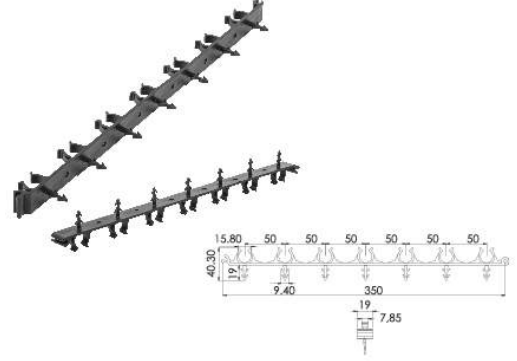

Koli İçi Adet Pieces In Box	Koli Ölçüsü Package Size	Koli Ağırlık Box Weight	Birim Fiyat Unit Price
500 Adet / Pcs	425 x 595 x 415 mm	13 Kg	

Ürün Kodu / Code _____ 7102

Çiftli Yere Tespit Dubeli (Beyaz Kılçık) - Double floor dowel for floor heating system