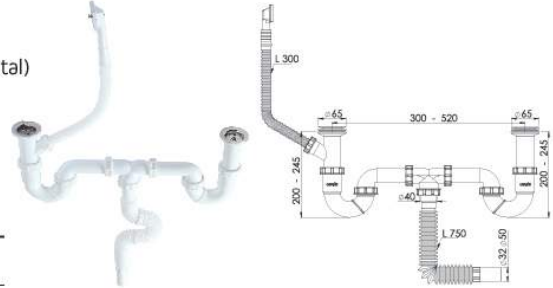

'S' shape Siphon with double head, flexible pipe and flow 1 1/2 - ø 32-40 (horizontal)

65 mm 304 Kalite Pas.Süzgeç, 1/4"65 mm Inox Vida,
1 ½ - Boğaz Bağlantı Somunu, Ø32 mm Tahliye, Yan.

65 mm 304 Grade Inox Trap, 1/4"65 mm Inox Screw,
1 ½ - Throat Connection Nut, Ø32 mm Bleeder, Horizontal.