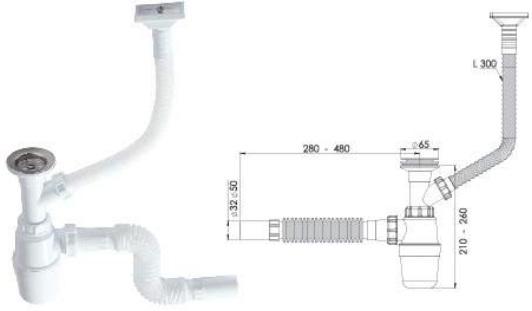

**Sanitary
Ware**

TURKEY

LAVABO ve EVYE SIFONLARI / WASHBASIN AND SINK SIPHONS

Taşlı Sifonlar / Bottle Trap Siphons