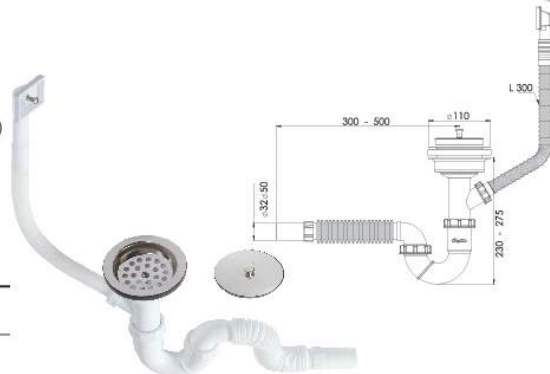

Koli İçi Adet Pieces In Box	Koli Ölçüsü Package Size	Koli Ağırlık Box Weight	Birim Fiyat Unit Price
25 Adet / Pcs	430 x 600 x 410 mm	12 Kg