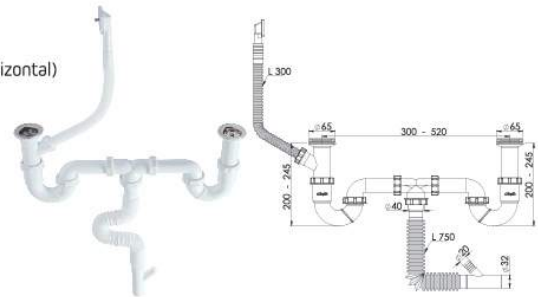

'S' shape Siphon with double head, flexible pipe ,flow and W.M.Connection 1 1/2 - ø32-40 (horizontal)

65 mm 304 Kalite Pas. Süzgeç, 1/4"65 mm Inox Vida,
1 ½ - Boğaz Bağlantı Somunu,Çam.Çık.Yan.

65 mm 304 Grade Inox Trap, 1/4"65 mm Inox Screw,
1 ½ - Throat Connection Nut, Machine Connection, Horizontal.