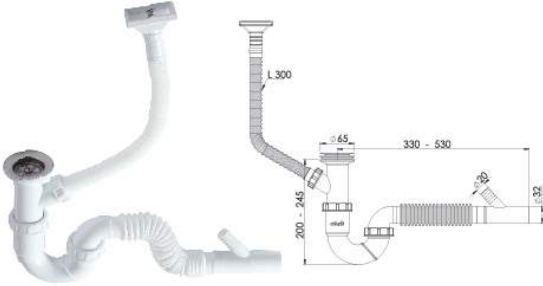

Koli İçi Adet Pieces In Box	Koli Ölçüsü Package Size	Koli Ağırlık Box Weight	Birim Fiyat Unit Price
40 Adet / Pcs	430 x 600 x 410 mm	13 Kg	

Ürün Kodu / Code _____ **1319**

'S' li Taşmalı Körüklü Çamaşır Çıkışlı Sifon (yan)

'S' shape Siphon with flow ,flexible pipe and W.M.connection 1 1/2 - Ø 32-40 (horizontal)

65 mm 304 Kalite Pas. Süzgeç, 1/4"65 mm Inox Vida, 1 ½ - Boğaz Bağlantı Somunu,Çam.Çık.Yan.

65 mm 304 Grade Inox Trap, 1/4"65 mm Inox Screw, 1 ½ - Throat Connection Nut,
Machine Connection, Horizontal.