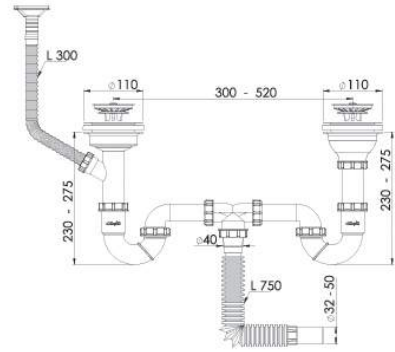

**Sanitary
Ware**

TURKEY

LAVABO ve EVYE SIFONLARI / WASHBASIN AND SINK SIPHONS

Çöpmak Kafa Çift Gözlü Evye Sifonları
3½ Drain Siphons For Double Bowl Sinks

Ürün Kodu / Code _____ **1512**

'S' Çiftli Çöpmak Sifonu Taşmalı (Dik-Derin)

'S' shape Siphon with double big head with double pipe ,flexible pipe, flow and W.M.connection - ø 32-50 (vertical -deep)

110 mm 304 Kalite Paslanmaz Derin Süzgeç, 1/4"65 mm Inox Vida,
1½ - Boğaz Bağlantı Somunu, Ø32 mm Tahliye, Taşmalı Dik.

110 mm 304 Grade Inox Big Deep Trap, 1/4"65 mm Inox Screw,
1½ - Throat Connection Nut, Ø32 mm Bleeder, Vertical Overflowing Gauge.

Koli İçi Adet Pieces In Box	Koli Ölçüsü Package Size	Koli Ağırlık Box Weight	Birim Fiyat Unit Price
15 Adet / Pcs	430 x 600 x 410 mm	12 Kg