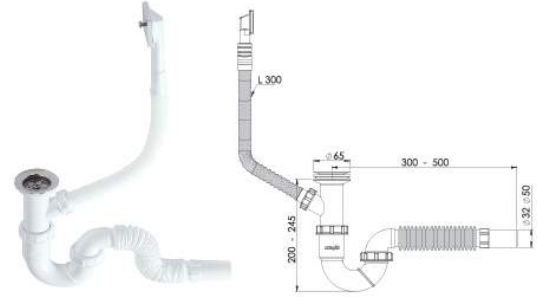

'S' shape Siphon with flow and flexible pipe 1 1/2 - Ø 32-40 (horizontal)

65 mm 304 Kalite Pas.Süzgeç, 1/4"65 mm Inox Vida,
1 ½ - Boğaz Bağlantı Somunu, Ø32 mm Tahliye, Yan.

65 mm 304 Grade Inox Trap, 1/4"65 mm Inox Screw,
1 ½ - Throat Connection Nut, Ø32 mm Bleeder, Horizontal.